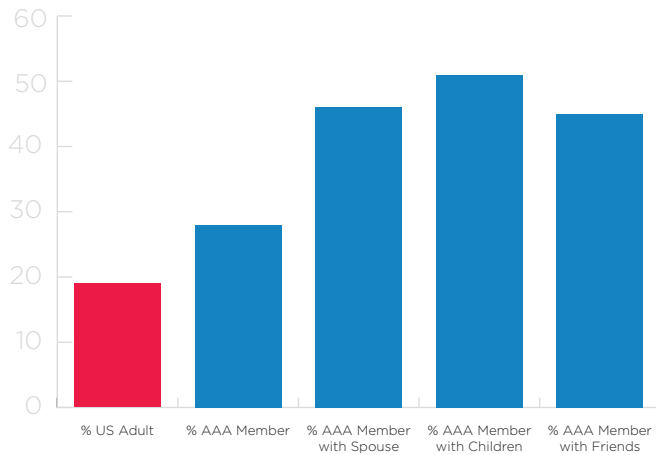

Travel with Friends & Family

AAA members travel year-round.

Domestic Travel: When trips are taken

January — March

April — June

July — September

October — December

Source: 2018 GJK MRI Doublebase // *Children are defined as under 18 years old

AAA members travel **more**, stay **longer** and spend **more**