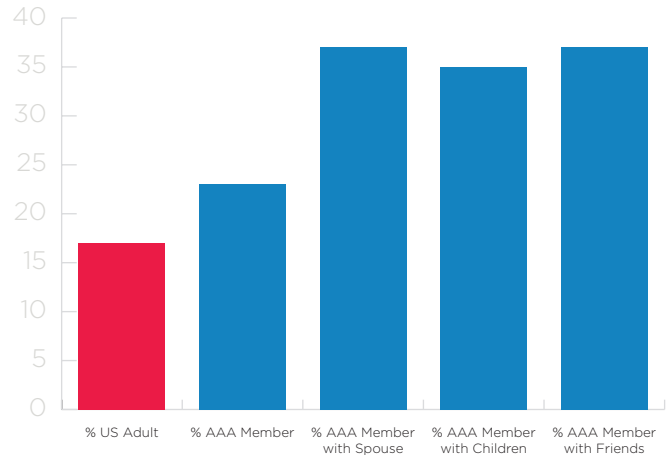

Travel with Friends & Family

AAA members travel year-round.

Domestic Travel: When trips are taken

January — March

April — June

July — September

October — December

Source: 2018 GJK MRI Doublebase // *Children are defined as under 18 years old

AAA members travel **more**, stay **longer** and spend **more**