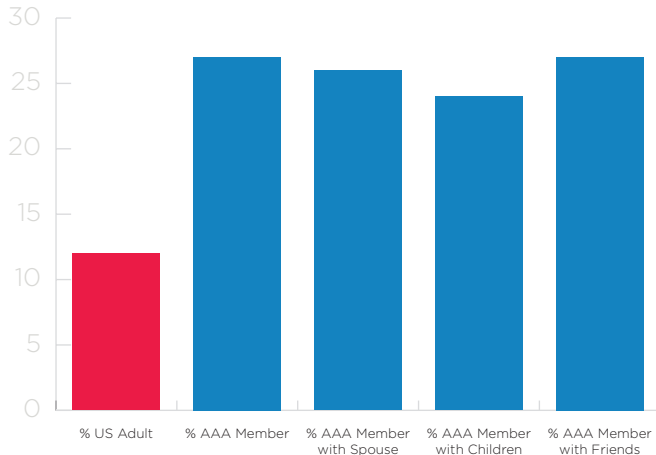

Travel with Friends & Family

AAA members travel year-round.

Domestic Travel: When trips are taken

January — March

April — June

July — September

October — December

Source: 2018 GJK MRI Doublebase // *Children are defined as under 18 years old

AAA members travel **more**, stay **longer** and spend **more**