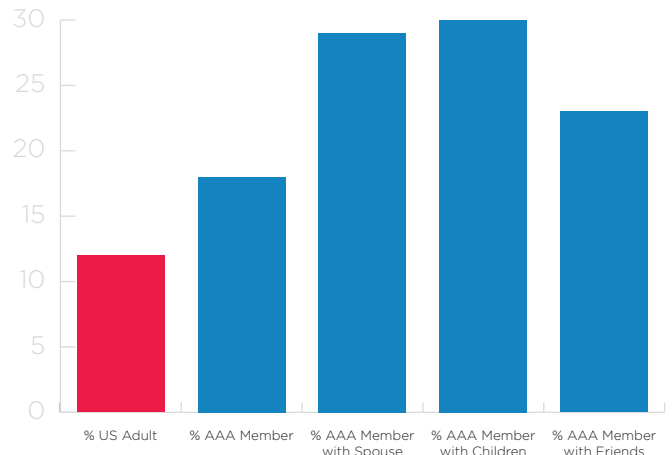

Travel with Friends & Family

AAA members travel year-round.

Domestic Travel: When trips are taken

January — March

April — June

July — September

October — December

Source: 2018 GJK MRI Doublebase // *Children are defined as under 18 years old

AAA members travel **more**, stay **longer** and spend **more**